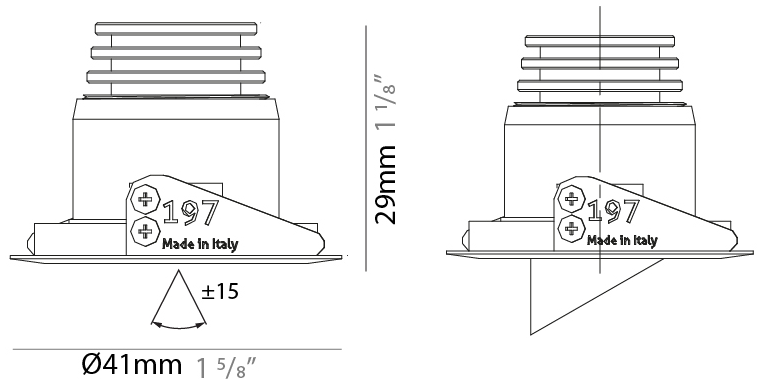

A1250001-

base number	Color Temperature	Finish Options	Lens Options

1. To build a product code in our configurator select the specify button on the base model # product page
2. To build a manual product code on this datasheet choose from the options listed below in blue font and add the suffix to the base model #

GENERAL

Series: Nilo
Subseries: Nilo D
Brand: Unonovesette
Division: Architectural
Mounting Type: Recessed
Mounting Location: Ceiling
Subcategory: Downlight

PHYSICAL

Shape: Round
Diameter (mm): 41
Diameter (in): 1 5/8
Height (mm): 40
Height (in): 1 9/16
Light Distribution: Downlight
Weight (kg): 0.04
Weight (lbs): 0.09
Diffuser: Extra clear tempered glass
Fixture Finish: WHI / BLK
Fixture Material: Aluminum
Cable Details: 200mm cable 2x0.5 mm2
Upon Request: Finishes: Natural Anodized Aluminum

ELECTRICAL

Lamp Type: LED
Input Wattage (W): 2.48
Total Output Wattage (W): 1.49
Dimming: Non-Dimming / Phase Dimming (120Vac only) / 0-10V Dimming
Driver Included: No
Driver Location: Remote
Driver Type: Constant Current - 120 / 277Vac
Driver Class: Class 2
Input Voltage (V): 120 - 277
Constant Current (MA): 500

LED

Number of LEDs: 1
Color Temperature (°K): 2200 / 2700 / 3000 / 4000
Max. Delivered Lumen (lm): 127
CRI: >90 CRI
Lamp Life (hrs): 100000

OPTICAL

Optic°: 10 / 23 / 43 / 70 / 10x40

RATINGS AND CERTIFICATIONS

Certified By: Certified for North American Standards
IP rating: IP40
Bug Rating: B0 U0 G0